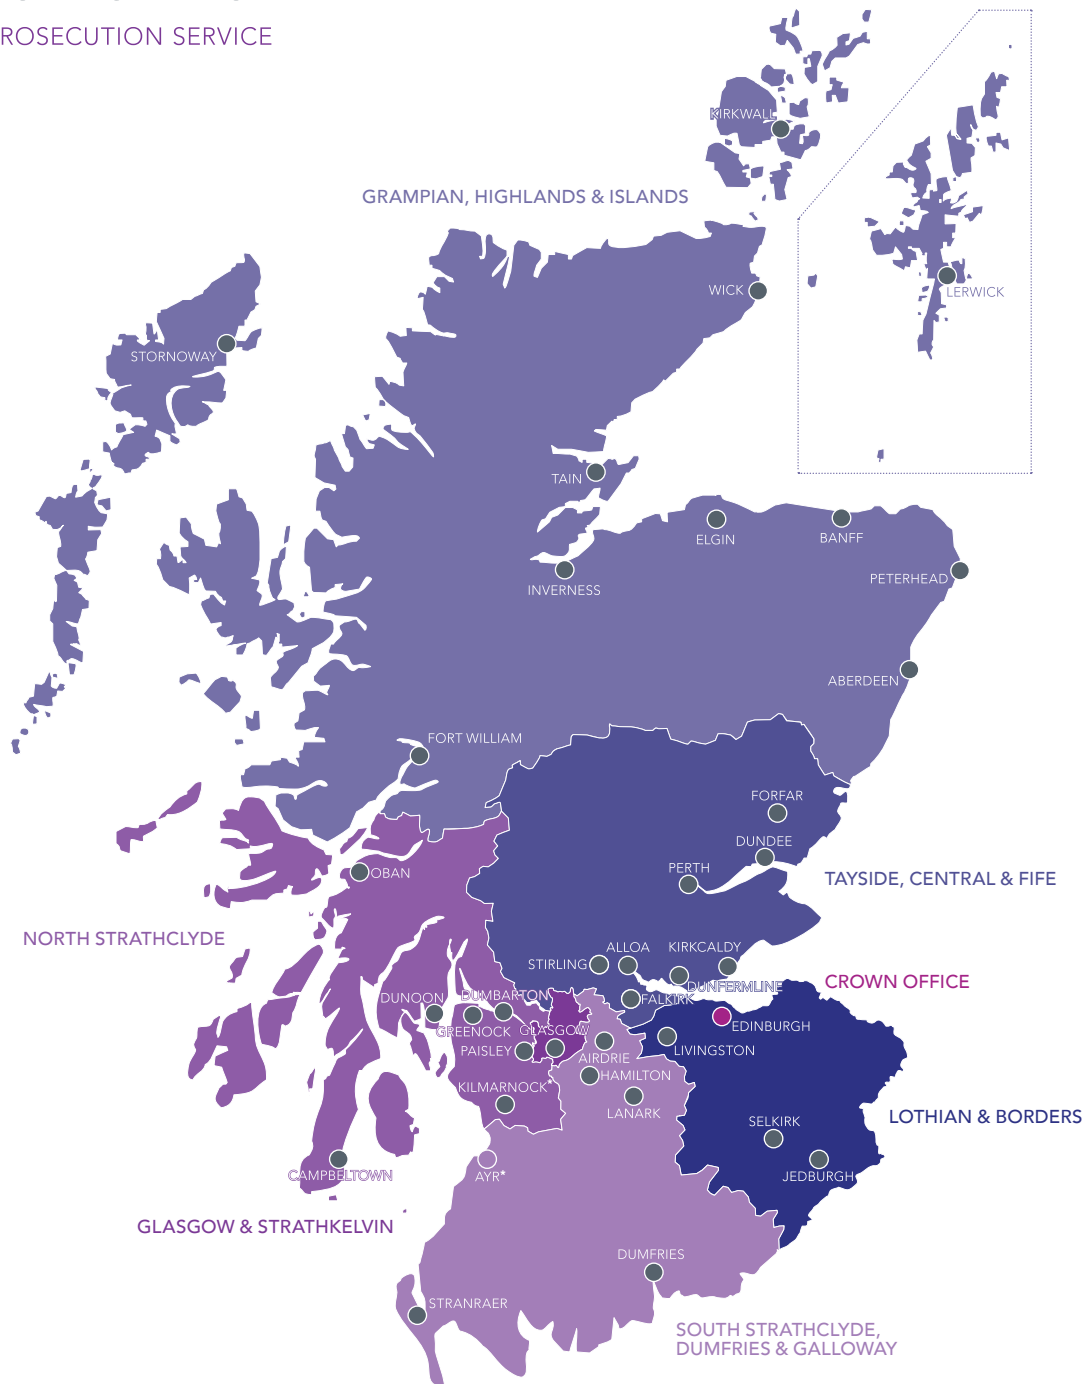

CROWN OFFICE & PROCURATOR FISCAL SERVICE

SCOTLAND'S PROSECUTION SERVICE

PROCURATOR FISCAL OFFICE LOCATIONS

CROWN OFFICE

EDINBURGH

GRAMPIAN, HIGHLANDS & ISLANDS

ABERDEEN
BANFF
ELGIN
FORT WILLIAM
INVERNESS
KIRKWALL
LERWICK
PETERHEAD
STORNOWAY
TAIN
WICK

TAYSIDE, CENTRAL & FIFE

ALLOA
DUNDEE
DUNFERMLINE
FALKIRK
FORFAR
KIRKCALDY
PERTH
STIRLING

NORTH STRATHCLYDE

AYR*
CAMPBELTOWN
DUMBARTON
DUNOON
GREENOCK
KILMARNOCK*
OBAN
PAISLEY

GLASGOW & STRATHKELVIN

GLASGOW

SOUTH STRATHCLYDE, DUMFRIES & GALLOWAY

AIRDRIE
DUMFRIES
HAMILTON
LANARK
STRANRAER

LOTHIAN & BORDERS

EDINBURGH
JEDBURGH
LIVINGSTON
SELKIRK

* For COPFS administrative reasons the PF Office in Ayr will be co-located with the Kilmarnock office in North Strathclyde and not in South Strathclyde.